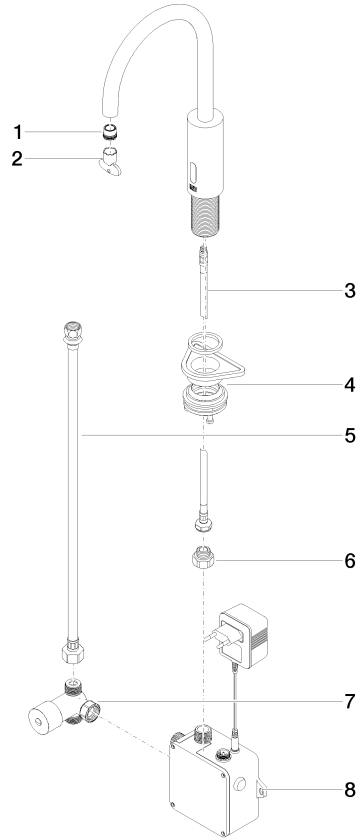

Washstand fitting with electronic opening and closing function without pop-up waste - Chrome

TARA

44 521 660

Fits: TARA, META

- 165mm projection
- Infrared sensor technology
- height of mixer 310 mm
- height up to aerator 199 mm
- hole diameter 35 mm
- fixed spout
- max. flow 5.7 l/min
- circular, air-enriched flow
- suitable for thermal disinfection
- Automatic shut-off after pre-set time is reached
- Indirect temperature control (undercounter)
- Control box included
- Adjustable sensor detection range
- Battery or plug-in power supply operated (batteries not included)
- 4x AA (1.5V) batteries required
- lead-free
- 1x screw-in M 8 x 1 pressure hose, leak-tested
- This product can help a building meet the requirements of Green Building Rating Systems, e.g. LEED®, BREEAM®, DGNB

Batteries not included

	Chrome	44 521 660-00
	Brushed Platinum	44 521 660-06
	Platinum	44 521 660-08
	Dark Chrome	44 521 660-19
	Light Gold	44 521 660-26
	Brushed Light Gold	44 521 660-27
	Brushed Durabronze (23kt Gold)	44 521 660-28
	Matte Black	44 521 660-33
	Brushed Bronze	44 521 660-42
	Brushed Champagne (22kt Gold)	44 521 660-46
	Champagne (22kt Gold)	44 521 660-47
	Brushed Chrome	44 521 660-93
	Brushed Dark Platinum	44 521 660-99

Washstand fitting with electronic opening and closing function without pop-up waste - Chrome

TARA

44 521 660

mm [inches]

1:5

Flow rate chart

Certificates

Belgaqua_23-210- 27_1. LGA_38245. WRAS_2211011. GDV_0400278.

44 521 660

Spare parts list

No.	Item Number	Name	Quantity used	Delivery time
1	09 29 03 126 90	aerator	1	2
2	90 30 09 028 00 90	key	1	2
3	04 30 04 100 00 90	hose	1	2
4	04 23 10 044 08 90	fixing set	1	2
5	12 506 970 90	High pressure hoses -	1	2
6	09 24 03 185-00	nipple	1	10
7	90 30 50 081 00 90	valve	1	2
8	90 10 01 247 00 90	valve box	1	10