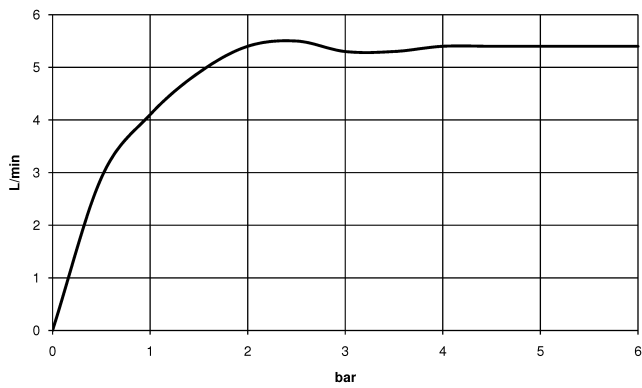

Washstand fitting with electronic opening and closing function without pop-up waste - Chrome

TARA

44 521 660

Fits: TARA, META

- 165mm projection
- Infrared sensor technology
- height of mixer 310 mm
- height up to aerator 199 mm
- hole diameter 35 mm
- fixed spout
- max. flow 5.7 l/min
- circular, air-enriched flow
- suitable for thermal disinfection
- Automatic shut-off after pre-set time is reached
- Indirect temperature control (undercounter)
- Control box included
- Adjustable sensor detection range
- Battery or plug-in power supply operated (batteries not included)
- 4x AA (1.5V) batteries required
- lead-free
- 1x screw-in M 8 x 1 pressure hose, leak-tested
- This product can help a building meet the requirements of Green Building Rating Systems, e.g. LEED®, BREEAM®, DGNB

Washstand fitting with electronic opening and closing function without pop-up waste - Chrome

TARA

44 521 660

mm [inches]

1:5

Flow rate chart

Certificates

Belgaqua_23-210- 27_1. LGA_38245. WRAS_2211011. GDV_0400278.