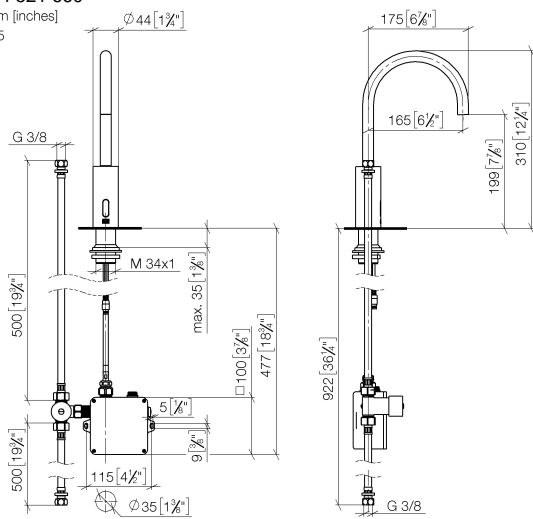

Washstand fitting with electronic opening and closing function without pop-up waste - Chrome

TARA

44 521 660

Fits: TARA, META

- 165mm projection
- Infrared sensor technology
- height of mixer 310 mm
- height up to aerator 199 mm
- hole diameter 35 mm
- fixed spout
- max. flow 5.7 l/min
- circular, air-enriched flow
- suitable for thermal disinfection
- Automatic shut-off after pre-set time is reached
- Indirect temperature control (undercounter)
- Control box included
- Adjustable sensor detection range
- Battery or plug-in power supply operated (batteries not included)
- 4x AA (1.5V) batteries required
- lead-free
- 1x screw-in M 8 x 1 pressure hose, leak-tested
- This product can help a building meet the requirements of Green Building Rating Systems, e.g. LEED®, BREEAM®, DGNB

Washstand fitting with electronic opening and closing function without pop-up waste - Chrome

TARA

44 521 660

mm [inches]

1:5

Flow rate chart

Certificates

Belgaqua_23-210- 27_1. LGA_38245. WRAS_2211011. GDV_0400278.

44 521 660

Spare parts list

No.	Item Number	Name	Quantity used	Delivery time
1	09 29 03 126 90	aerator	1	2
2	90 30 09 028 00 90	key	1	2
3	04 30 04 100 00 90	hose	1	2
4	04 23 10 044 08 90	fixing set	1	2
5	12 506 970 90	High pressure hoses -	1	2
6	09 24 03 185-00	nipple	1	10
7	90 30 50 081 00 90	valve	1	2
8	90 10 01 247 00 90	valve box	1	10